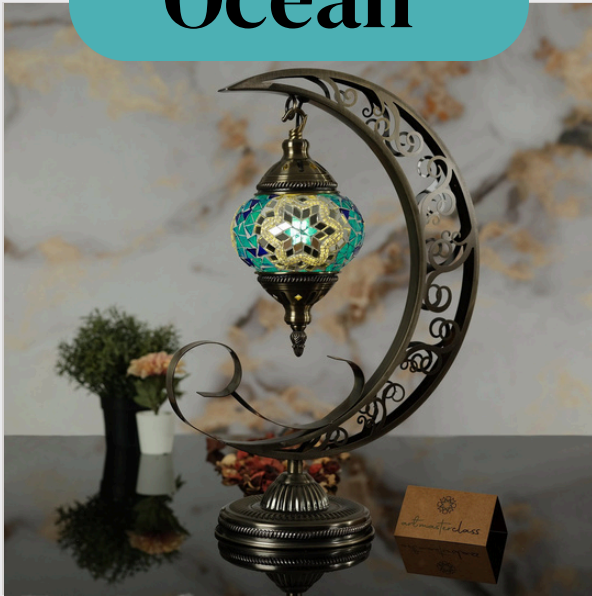

Swan Lamp DIY Kit Templates

Azure

Blaze

Cerulean

Ember

Fuchasia

Pure

Radiance

Regal

Rose

Royal

Sunset

Verdant

Moon Lamp DIY Kit Templates

Ocean

Crimson