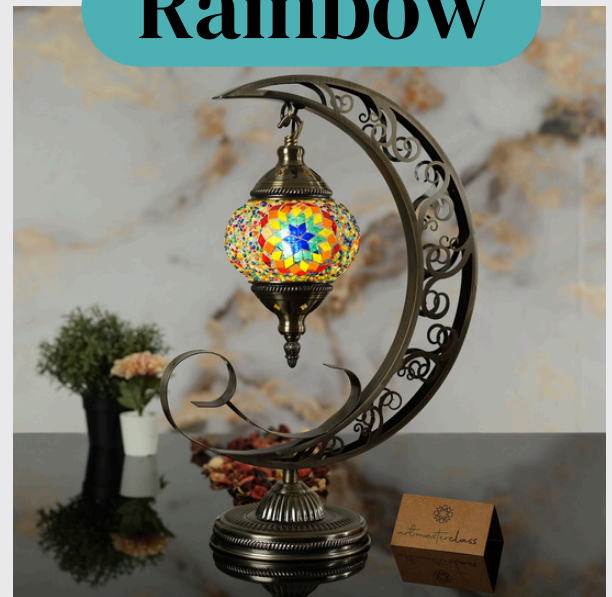

Swan Lamp DIY Kit Templates

Azure

Blaze

Cerulean

Ember

Fuchasia

Pure

Radiance

Regal

Rose

Royal

Sunset

Verdant

Moon Lamp DIY Kit Templates

Ocean

Crimson

**Dancing
Green**

Emerald

Floral

Hexafusio

Loopy

**Lily
Garden**

Rainbow

Sapphire