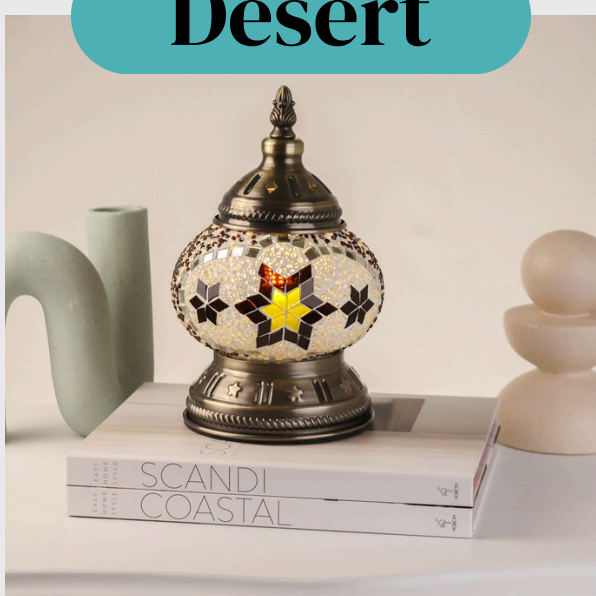

Opal

Snow

Teal

Topaz

Short Table Lamp DIY Kit Templates

Blue Sky

Blue Star

Cloud

Desert

Emerald

Ocean

Pink Star

Rainbow

River

Ruby

Table Lamp DIY Kit Templates

Blue Sky

Blue Star

Cloud

Desert

Emerald

Ocean

Pink Star

Rainbow