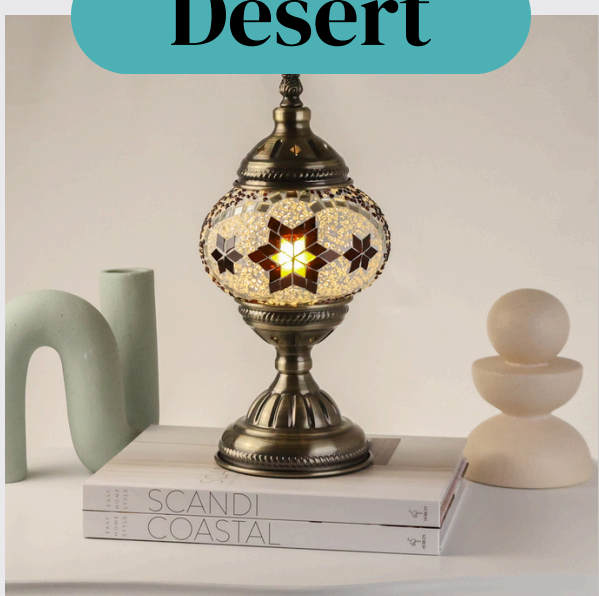

Desert

Emerald

Ocean

Pink Star

Rainbow

River

Ruby

Table Lamp DIY Kit Templates

Blue Sky

Blue Star

Cloud

Desert

Emerald

Ocean

Pink Star

Rainbow

River

Ruby

Rechargeable Camping Lamp DIY Kit Templates

Blue Sky

Blue Star

Cloud

Desert

Emerald