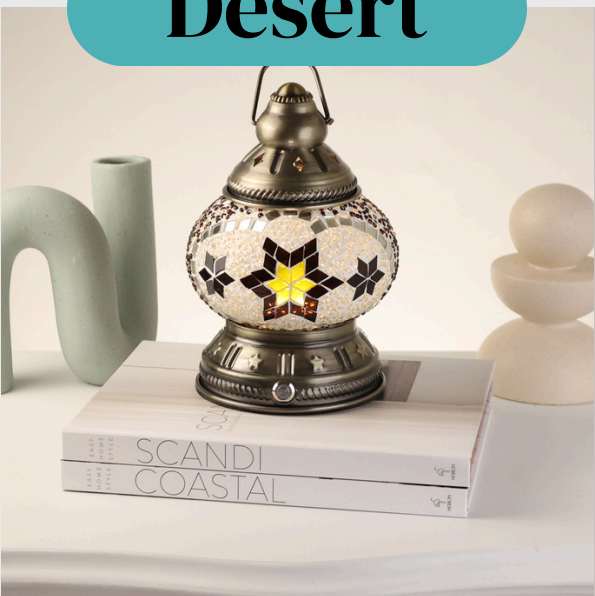

Blue Sky

Blue Star

Cloud

Desert

Emerald

Ocean

Pink Star

Rainbow

River

Ruby

Rechargeable Camping Lamp DIY Kit Templates

Blue Sky

Blue Star

Cloud

Desert

Emerald

Pink Star

Rainbow

River

Ruby

artmasterclass

Aladdin Lamp DIY Kit Templates

Ocean

Crimson