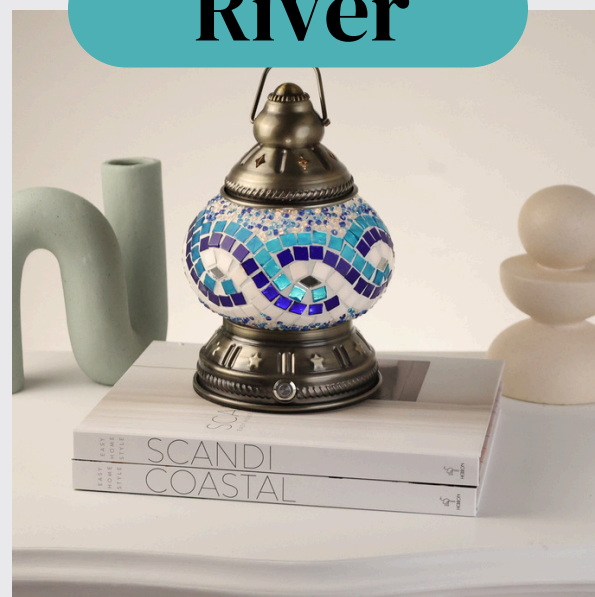

Blue Sky

Blue Star

Cloud

Desert

Emerald

Ocean

Pink Star

Rainbow

River

Ruby

Rechargeable Camping Lamp DIY Kit Templates

Blue Sky

Blue Star

Cloud

Desert

Emerald

Pink Star

Rainbow

River

Ruby

artmasterclass

Aladdin Lamp DIY Kit Templates

Ocean

Crimson