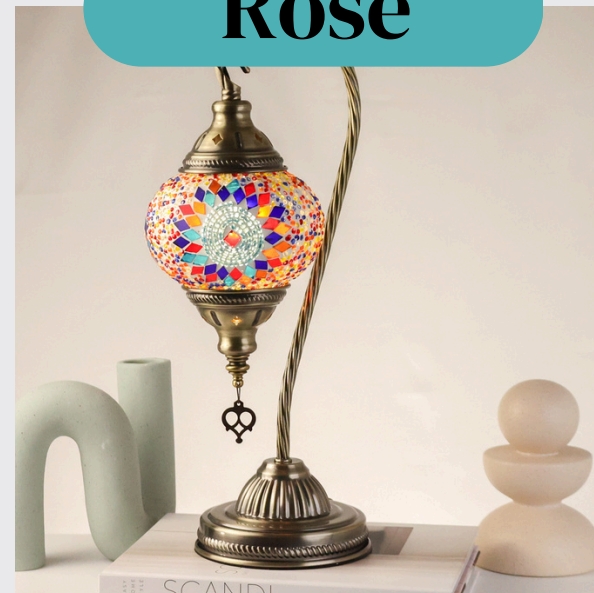

Swan Lamp DIY Kit Templates

Azure

Blaze

Cerulean

Ember

Fuchasia

Pure

Radiance

Regal

Rose

Royal

Sunset

Verdant

Moon Lamp DIY Kit Templates

Ocean

Crimson