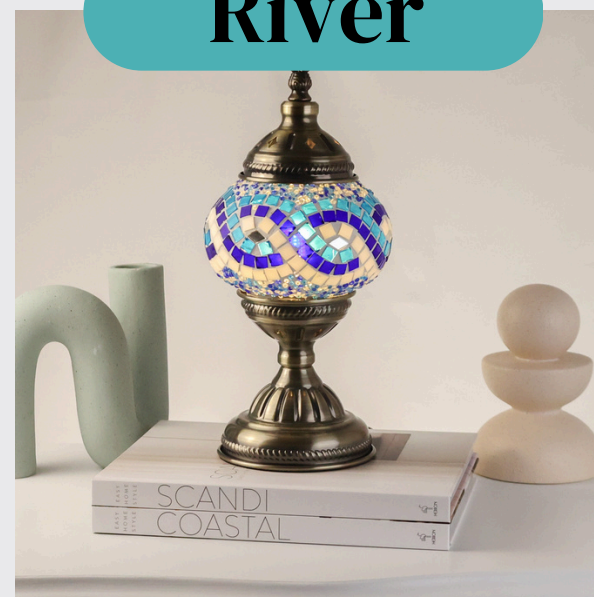

Desert

Emerald

Ocean

Pink Star

Rainbow

River

Ruby

Table Lamp DIY Kit Templates

Blue Sky

Blue Star

Cloud

Desert

Emerald

Ocean

Pink Star

Rainbow

River

Ruby

Rechargeable Camping Lamp DIY Kit Templates

Blue Sky

Blue Star

Cloud

Desert

Emerald