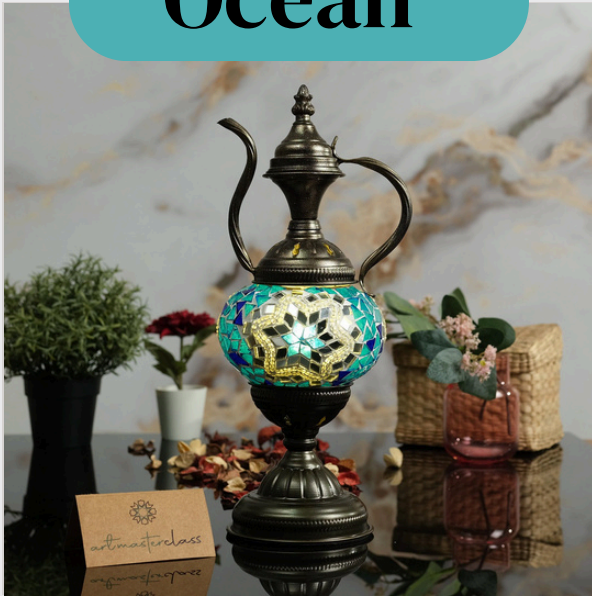

River

Ruby

Rechargeable Camping Lamp DIY Kit Templates

Blue Sky

Blue Star

Cloud

Desert

Emerald

Pink Star

Rainbow

River

Ruby

artmasterclass

Aladdin Lamp DIY Kit Templates

Ocean

Crimson