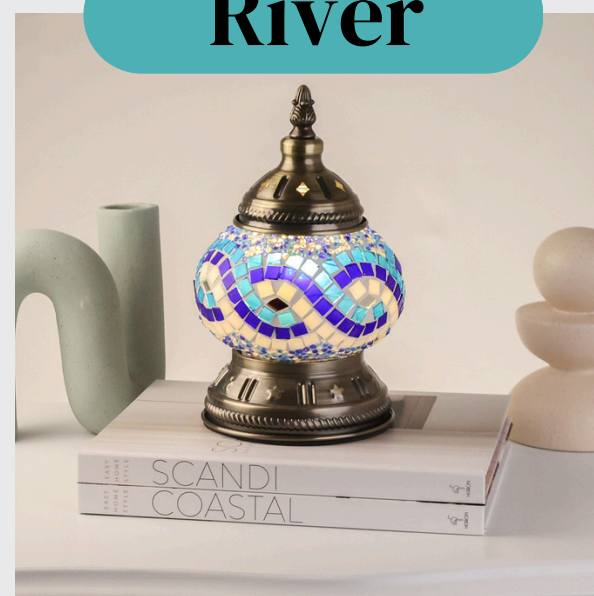

Opal

Snow

Teal

Topaz

Short Table Lamp DIY Kit Templates

Blue Sky

Blue Star

Cloud

Desert

Emerald

Ocean

Pink Star

Rainbow

River

Ruby

Table Lamp DIY Kit Templates

Blue Sky

Blue Star

Cloud

Desert

Emerald

Ocean

Pink Star

Rainbow

River

Ruby

Rechargeable Camping Lamp DIY Kit Templates

Blue Sky

Blue Star

Cloud

Desert

Emerald