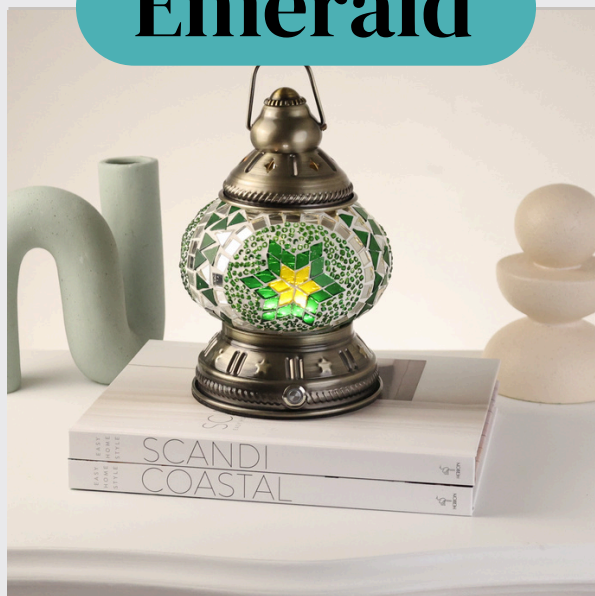

Blue Sky

Blue Star

Cloud

Desert

Emerald

Ocean

Pink Star

Rainbow

River

Ruby

Rechargeable Camping Lamp DIY Kit Templates

Blue Sky

Blue Star

Cloud

Desert

Emerald

Pink Star

Rainbow

River

Ruby

artmasterclass

Aladdin Lamp DIY Kit Templates

Ocean

Crimson