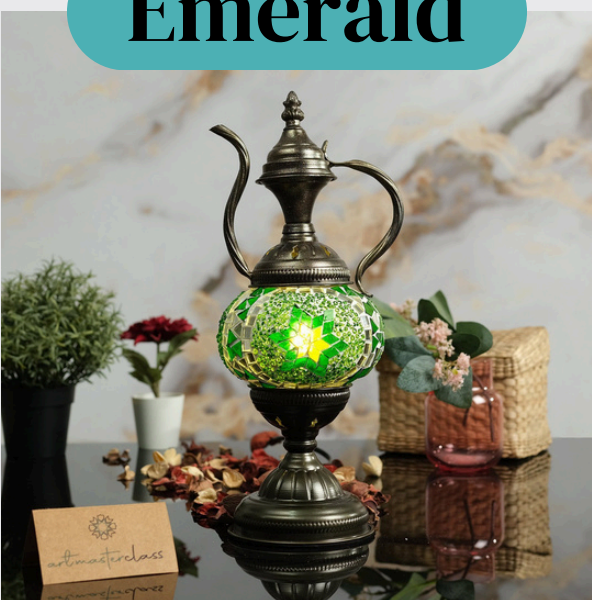

Aladdin Lamp DIY Kit Templates

Emerald